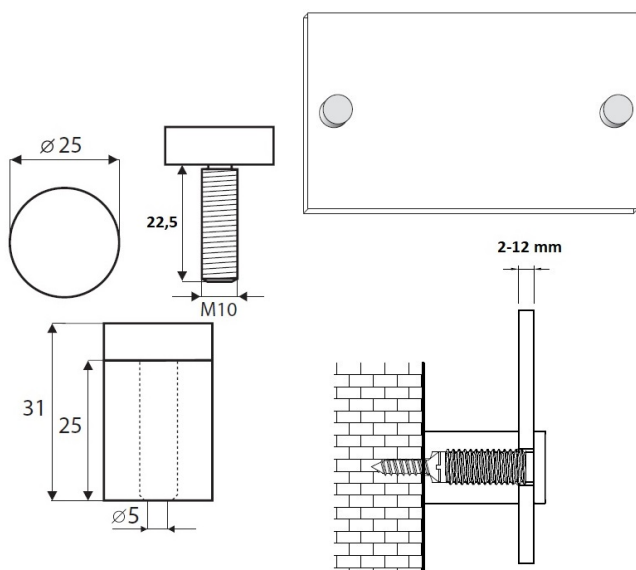

PRODUCT SHEET

Description:

Sign Board Screw $\varnothing 25 \times 25$ mm, Brass, SS-Look, W/2 Transparent Washers

Item number:

22.11.101-0

Units	Box	Carton	HS Code	Barcode
Pcs.	32	160	8302490099	 5704866084024

SISO A/S

Mileparken 11
DK-2740 Skovlunde
Denmark
VAT: DK 24786013

Phone +45 45 830 900

www.siso.dk
siso@siso.dk

Danske Bank
Nytorv Branch
Copenhagen
SWIFT: DABADKKK

Account no.
4180 3112 112936
IBAN Account
DK7230003112112936